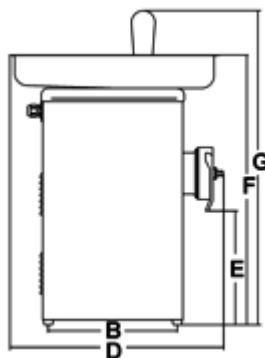

TC 22 Titano ICE

- Innovative compact refrigerated meat mincer.
- Exclusive refrigerating system with thermo-electric module:
 - without compressor
 - without gas
 - energy-saving
- Thermo-electric module power: 70 Watt
- Refrigerated grinding end and feed neck.
- Digital thermometer.
- Stainless steel hopper and feed neck removable for cleaning.
- Same features as model Titano 22.
- Easy maintenance (no need of refrigerator technician).

Option: protection on head

Optional: hamburger device

Power	Tf - Watt 1472/2 Hp
Power source	230-400V/50Hz
Therm-electric module power	Watt 70
Output/h	Kg/h 350
Standard plate	mm 4,5
A	250 mm
B	185 mm
C	310 mm
D	484 mm
E	225 mm
F	540 mm
G	645 mm
Net weight	Kg 34
Shipping	mm 720x570x770
Gross weight	Kg 44