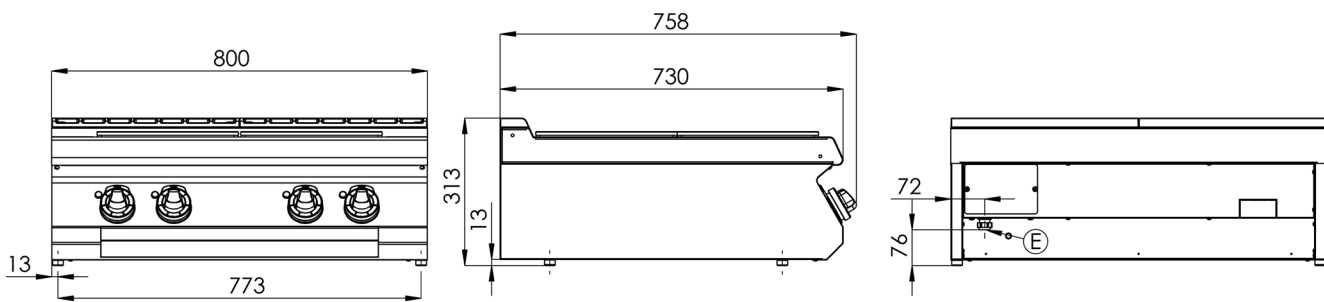

electric ranges/with ovens

SPL 704 E

SPL 708 E

SPL 7012 E

E - electric