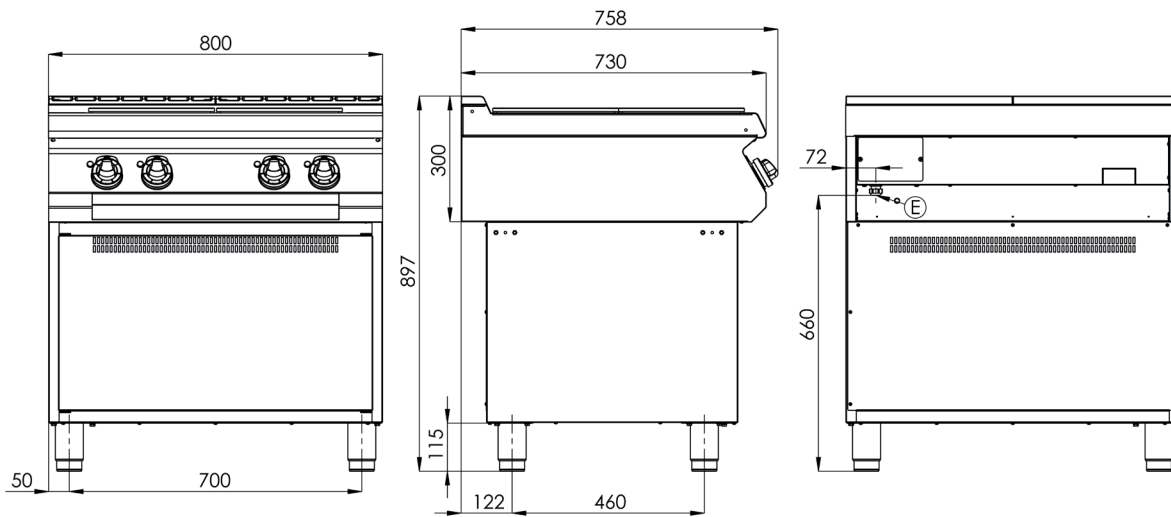

Line 700

electric ranges/with ovens

The top plate is made of stainless steel CrNi 18/10 class AISI 304 with thickness 1.5 mm. The base legs are made of stainless steel and are height adjustable. The whole unit complies with protection IP24. The unit 700 specifications include high performance, pressed tanks with round internal angles and ergonomic front panels with operating and control elements.

Index	Model	mm	kg	V / Hz	kW	Plates kW / mm	Oven kW / GN	°C Plates / Oven
117 260 127	SPL 704 E	400 x 730 x 300	42,3	400 / 50-60	6	2 x 3 / 300 x 300	-	50-380 / -
117 260 141	SPL 708 E	800 x 730 x 300	78,5	400 / 50-60	12	4 x 3 / 300 x 300	-	50-380 / -
117 261 033	SPL 7012 E	1200 x 730 x 300	236	400 / 50-60	18	6 x 3 / 300 x 300	-	50-380 / -
117 260 128	SPL 740 E	400 x 730 x 900	53,6	400 / 50-60	6	2 x 3 / 300 x 300	-	50-380 / -
117 260 157	SPL 780 E	800 x 730 x 900	94,7	400 / 50-60	12	4 x 3 / 300 x 300	-	50-380 / -
117 260 739	SPL 7120 E	1200 x 730 x 900	257	400 / 50-60	18	6 x 3 / 300 x 300	-	50-380 / -
117 260 243	SPLT 780/21 E	800 x 730 x 900	131	400 / 50-60	18,3	4 x 3 / 300 x 300	⚡ 6,3; GN 2/1	50-380 / 50-300
117 260 406	SPLT 780/11 E	800 x 730 x 900	122,9	400 / 50-60	15,1	4 x 3 / 300 x 300	⚡ 3,13; GN 1/1	50-380 / 50-300
117 260 765	SPLT 7120/21 E	1200 x 730 x 900	300	400 / 50-60	24,3	6 x 3 / 300 x 300	⚡ 6,3; GN 2/1	50-380 / 50-300

SPL 7120 E

E - electric

SPLT 780 21 E

SPLT 780 11 E

SPLT 7120 21 E

E - electric