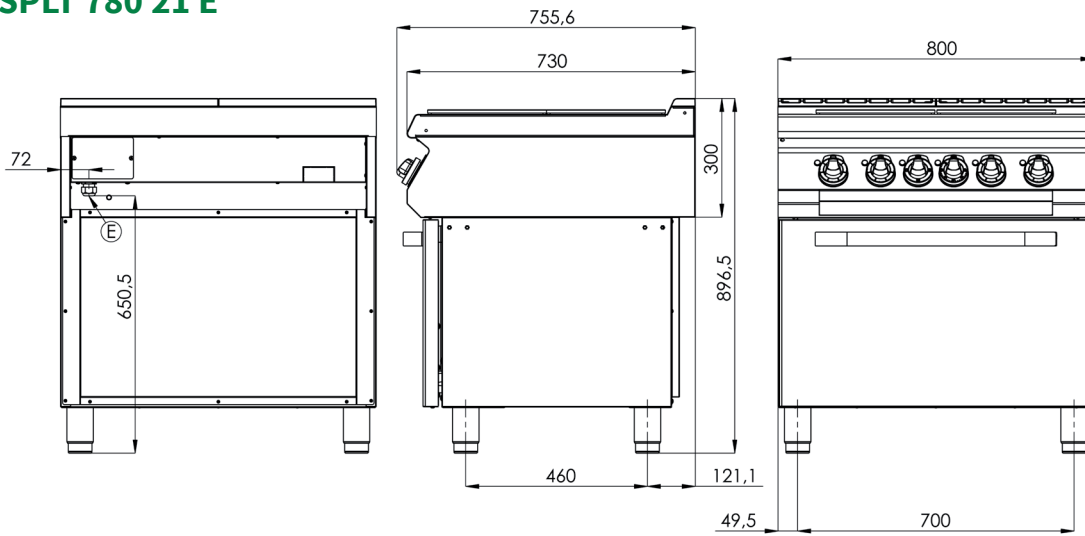

Line 700

electric ranges/with ovens

The top plate is made of stainless steel CrNi 18/10 class AISI 304 with thickness 1.5 mm. The base legs are made of stainless steel and are height adjustable. The whole unit complies with protection IP24. The unit 700 specifications include high performance, pressed tanks with round internal angles and ergonomic front panels with operating and control elements.

Index	Model	mm	kg	V / Hz	kW	Plates kW / mm	Oven kW / GN	°C Plates / Oven
117 260 127	SPL 704 E	400 x 730 x 300	42,3	400 / 50-60	6	2 x 3 / 300 x 300	-	50-380 / -
117 260 141	SPL 708 E	800 x 730 x 300	78,5	400 / 50-60	12	4 x 3 / 300 x 300	-	50-380 / -
117 261 033	SPL 7012 E	1200 x 730 x 300	236	400 / 50-60	18	6 x 3 / 300 x 300	-	50-380 / -
117 260 128	SPL 740 E	400 x 730 x 900	53,6	400 / 50-60	6	2 x 3 / 300 x 300	-	50-380 / -
117 260 157	SPL 780 E	800 x 730 x 900	94,7	400 / 50-60	12	4 x 3 / 300 x 300	-	50-380 / -
117 260 739	SPL 7120 E	1200 x 730 x 900	257	400 / 50-60	18	6 x 3 / 300 x 300	-	50-380 / -
117 260 243	SPLT 780/21 E	800 x 730 x 900	131	400 / 50-60	18,3	4 x 3 / 300 x 300	⚡ 6,3; GN 2/1	50-380 / 50-300
117 260 406	SPLT 780/11 E	800 x 730 x 900	122,9	400 / 50-60	15,1	4 x 3 / 300 x 300	⚡ 3,13; GN 1/1	50-380 / 50-300
117 260 765	SPLT 7120/21 E	1200 x 730 x 900	300	400 / 50-60	24,3	6 x 3 / 300 x 300	⚡ 6,3; GN 2/1	50-380 / 50-300

SPL 7120 E

E - electric

SPLT 780 21 E

SPLT 780 11 E

SPLT 7120 21 E

E - electric