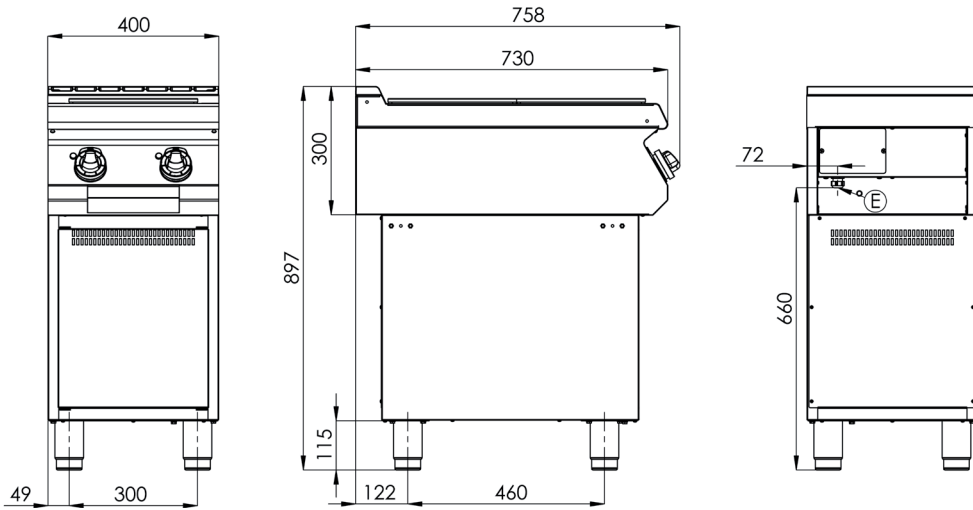

electric ranges/with ovens

SPL 740 E