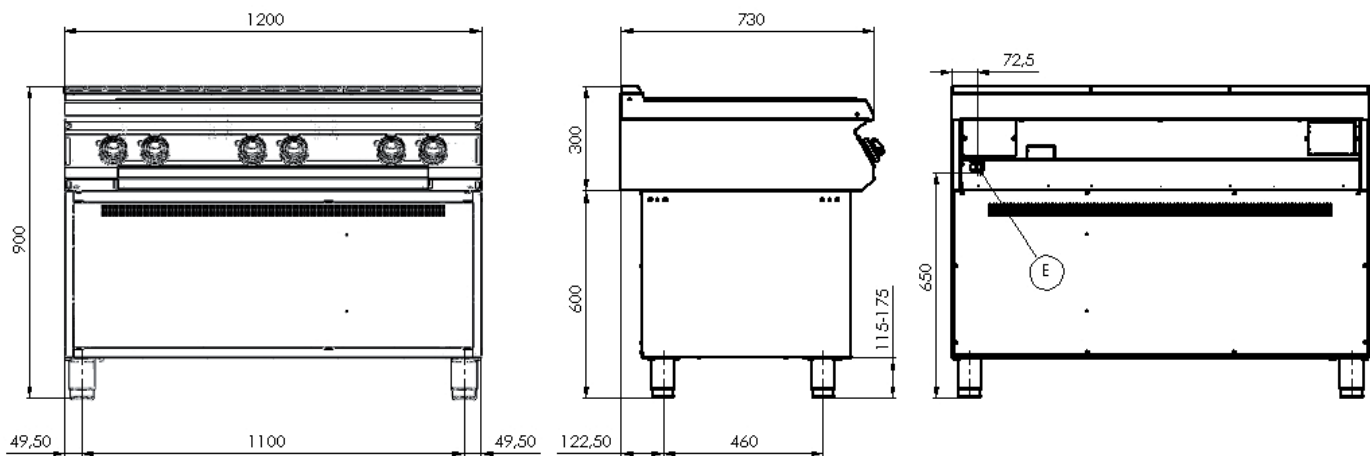

electric ranges/with ovens

SPL 740 E

SPL 780 E

SPL 7120 E

E - electric