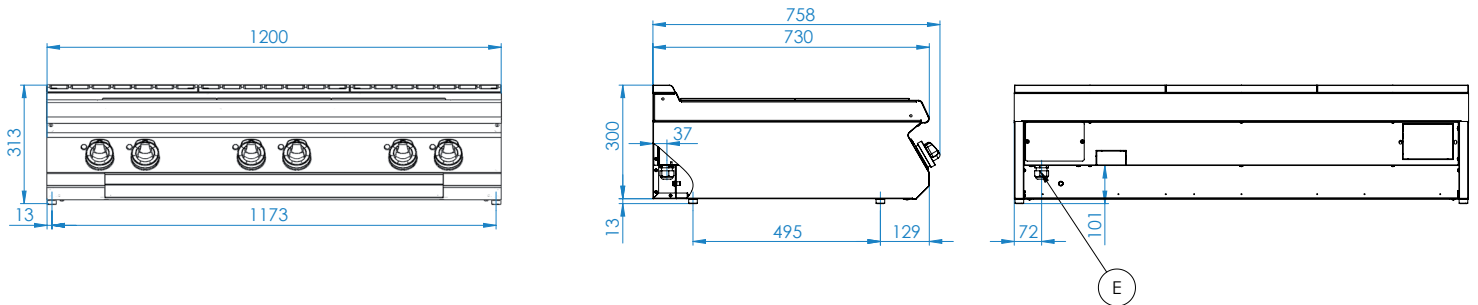

electric ranges/with ovens

SPL 704 E

SPL 708 E

SPL 7012 E

E - electric