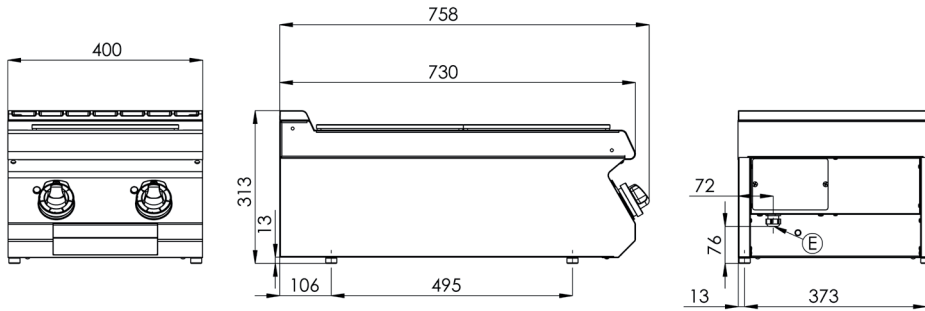

electric ranges/with ovens

SPL 704 E